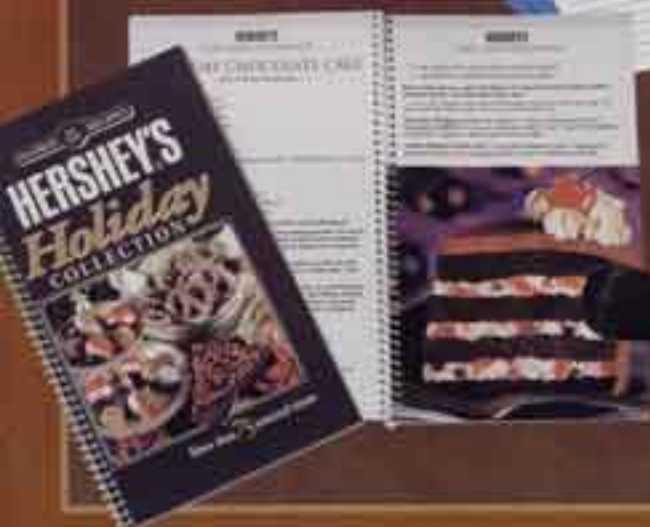

Gift packaged & boxed.

ITEM# 975 ~ \$7.00

968

969

970

972

971

Hershey's™ Holiday
 Colección festiva de Hershey™
 Special-Blend, giftware
 Over 75 holiday recipes, 100 pos.
ITEM# 971 ~ \$7.00

Folk Art Recipe Cards
 Tarjetas con arte folklórico,
 en blanco para recetas
 Set of 10, 4" x 6" blank recipe cards.
ITEM# 972 ~ \$5.00

973

Rolling Pin Recipe Holder
 Rodillo sujetador de recetas
 Wooden, 10" L. x 1 1/2" H.
 Holds recipe cards or photos up to 6"
 (Design not available)
ITEM# 973 ~ \$5.00