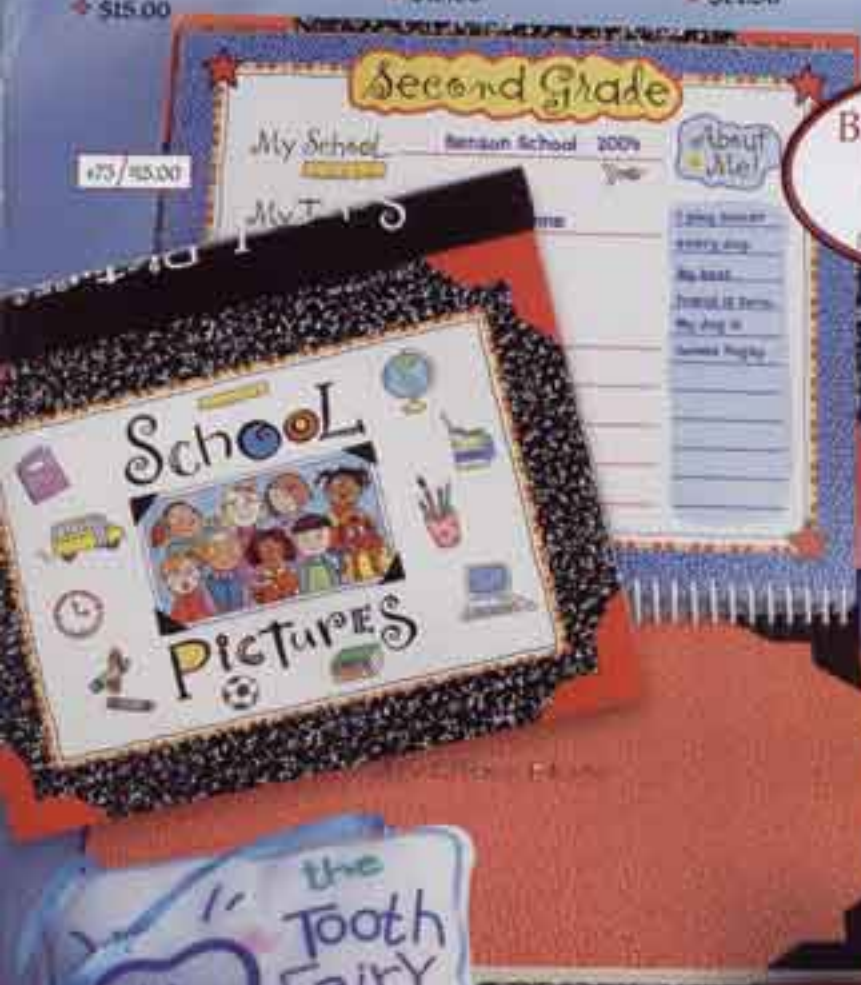

73. SCHOOL PICTURES
SCRAPBOOK

Includes 20 pages, grades K-12. Includes
20 pages and pocket for photos. 22 1/2" W. x 27 1/2"
H.

◆ $15.00

74. "WINNIE THE POOH"
BANK TIN

◆ $13.00

75. "WINNIE THE POOH"
NIGHT LIGHT

Includes 10 pages of "Winnie the Pooh"
and "A Day in the Life" pages. 4 1/2" W.
x 6 1/2" H.

◆ $14.50

76. TOOTH FAIRY PILL
STORYBOOK

Includes 10 pages of "Tooth Fairy Pill"
and "A Day in the Life" pages. 4 1/2" W.
x 6 1/2" H.

◆ $10.00

#73/15.00

BEST SELLER!

INCLUDES 20 PAGES
GRADES K-12
MEMORY STICKERS
AND
POCKET FOR PHOTOS

#74/13

#75/14.50

#76/10.00

SET OF TWO

© 2004 Scholastic Teaching Resources