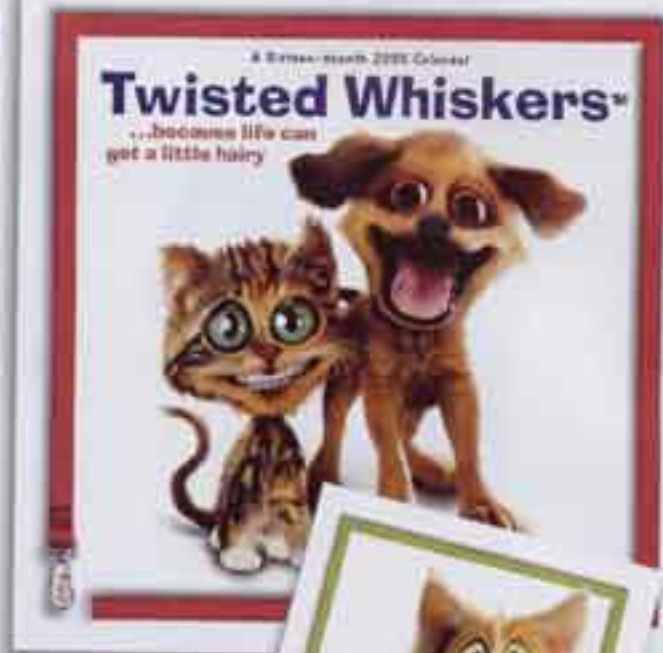

#94 / $24.00

94. TWISTED WHISKERS BIRD FEEDER

Twisted Whiskers, www.twistedwhiskers.com
Even Best Birds: 9 1/2" H, 12 1/2" L, 10 1/2" W, 10 1/2" D, 10 1/2" H, 10 1/2" W, 10 1/2" D

◆ $24.00

95. TWISTED WHISKERS WALL CALENDAR

◆ $10.00

96. TWISTED WHISKERS MAGNETS

Twisted Whiskers, www.twistedwhiskers.com
Set of 6 Color: 4 1/2" magnets allow to hold notes without 1 1/2" by 1 1/2" holes

◆ $6.00

97. OBEY! DOG LEASH

Twisted Whiskers, www.twistedwhiskers.com
Heavy stainless steel leash. Throat piece forged, fully polished, black anodized.

◆ $12.00

#96 / $10.00

#95 / $6.00