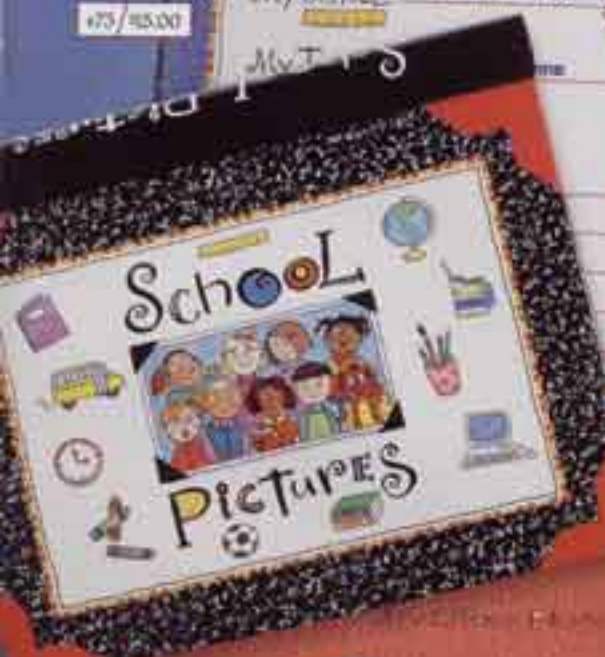

73. SCHOOL PICTURES
SCRAPBOOK

Includes 20 pages, grades K-12. Includes
20 pages and pocket for photos. 22 1/2" W. x 27 1/2"
H.

◆ $15.00

74. "WINNIE THE POOH"
BANK TIN

◆ $13.00

75. "WINNIE THE POOH"
NIGHT LIGHT

Includes 10 pages of "Winnie the Pooh"
and "A Day in the Life" pages. 4 1/2" W.
x 6 1/2" H.

◆ $14.50

76. TOOTH FAIRY PILL
STORYBOOK

Includes 10 pages of "Tooth Fairy Pill"
and "A Day in the Life" pages. 4 1/2" W.
x 6 1/2" H.

◆ $10.00

#73/15.00

BEST SELLER!

INCLUDES 20 PAGES
GRADES K-12
MEMORY STICKERS
AND
POCKET FOR PHOTOS

#74/13

#75/14.50

#76/10.00

SET OF TWO

© 2004 Scholastic Teaching Resources