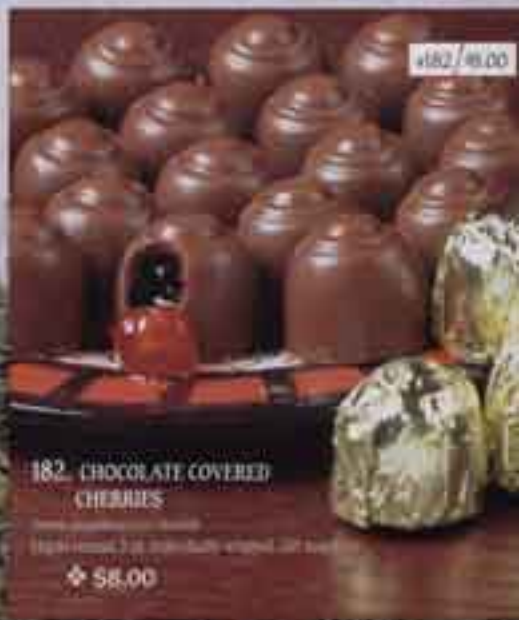

4182 / 16.00

182. CHOCOLATE COVERED CHERRIES

Decorative chocolate cherries
High quality, 3 oz. individually wrapped. Set of 12.

◆ $8.00